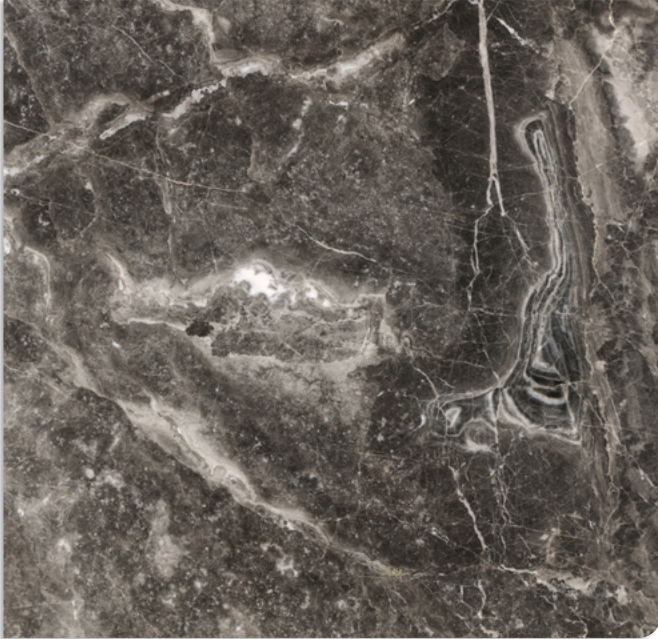

Types Of Production

Blocks

Slabs

Tiles

Polished

Honed

Brushed

Bush Hammered

Sandblasted