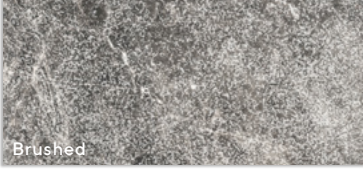

Types Of Production

Blocks

Slabs

Tiles

Polished

Honed

Brushed

Bush Hammered

Sandblasted