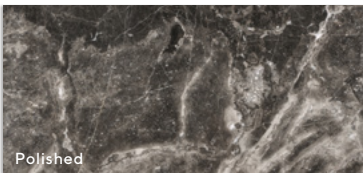

Types Of Production

Blocks

Slabs

Tiles

Polished

Honed

Brushed

Bush Hammered

Sandblasted