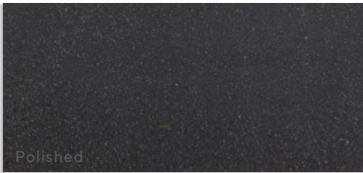

Bush Hammered

Sandblasted

**MYRA SHELLSTONE
HONED**

Types Of Production

Blocks

Slabs

Tiles

Polished	Honed	Brushed
Bush Hammered	Sandblasted	

Brushed

Bush Hammered

Sandblasted

**MASTER CREAM
POLISHED**

Please contact with us for special sizes.

**VOLCANO BLACK BASALT
POLISHED**

Polished

Honed

Brushed

Sandblasted

Types Of Production

Blocks

Slabs

Tiles

Polished

Honed